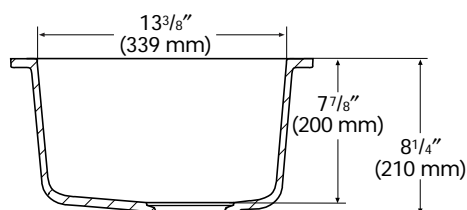

TOP VIEW

SIDE CROSS-SECTION

INSIDE SINK DIMENSIONS

	Sink Size		
	Length	Width	Depth
859 (BEVEL MOUNT OR SEAMED UNDERMOUNT)			
inches	17 $\frac{1}{4}$	13 $\frac{3}{8}$	7 $\frac{7}{8}$
(mm)	(439)	(339)	(200)

For an explanation of installation options, see *Installation/Accessories*.

All drain holes in sinks are nominally 3 $\frac{1}{2}$ " in diameter and accept all standard drain hardware, including waste disposal units.

Metric conversions are approximate.