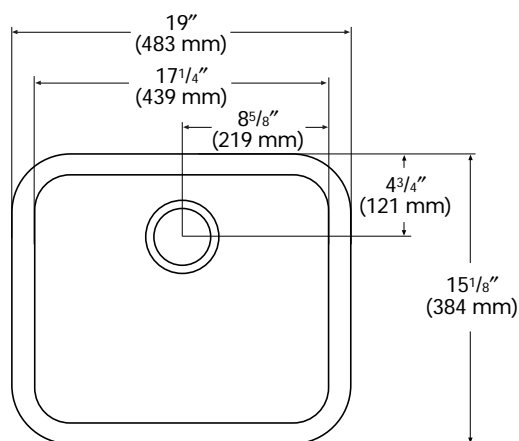

TOP VIEW

SIDE CROSS-SECTION

INSIDE SINK DIMENSIONS

	Sink Size		
	Length	Width	Depth
859 (BEVEL MOUNT OR SEAMED UNDERMOUNT)			
inches	17 $\frac{1}{4}$	13 $\frac{3}{8}$	7 $\frac{7}{8}$
(mm)	(439)	(339)	(200)

For an explanation of installation options, see *Installation/Accessories*.

All drain holes in sinks are nominally 3 $\frac{1}{2}$ " in diameter and accept all standard drain hardware, including waste disposal units.

Metric conversions are approximate.