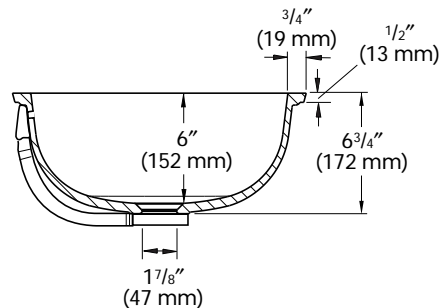

Lavatories

837

Stylish yet timeless design.

- ▶ Bowl provides plenty of depth, while minimal trim diameter ensures generous vanity space
- ▶ Perfect for a full bathroom, powder room or commercial installation
- ▶ See *Color Options* page at the beginning of Lavatories section for available colors

TOP VIEW

SIDE CROSS-SECTION

INSIDE BOWL DIMENSIONS

	Bowl Size		
	Length	Width	Depth
837 (BEVEL MOUNT OR SEAMED UNDERMOUNT)			
inches	17	14	6
(mm)	(432)	(356)	(152)

For an explanation of installation options, see *Installation/Accessories*.

All drain holes in lavatories are nominally 1 3/4" in diameter and accept all standard drain hardware.

Metric conversions are approximate.