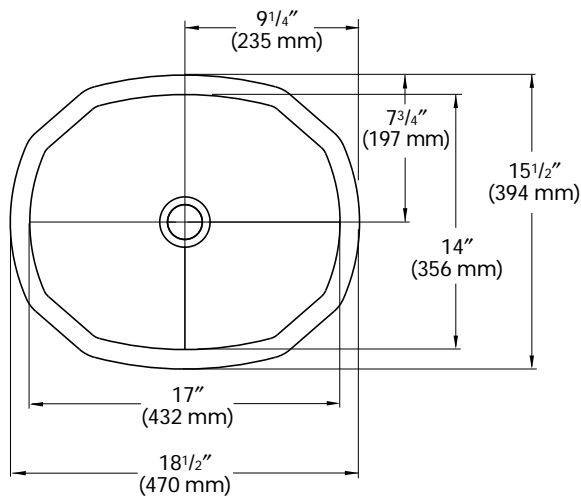

Lavatories

837

Stylish yet timeless design.

- ▶ Bowl provides plenty of depth, while minimal trim diameter ensures generous vanity space
- ▶ Perfect for a full bathroom, powder room or commercial installation
- ▶ See *Color Options* page at the beginning of Lavatories section for available colors

TOP VIEW

SIDE CROSS-SECTION

INSIDE BOWL DIMENSIONS

	Bowl Size		
	Length	Width	Depth
837 (BEVEL MOUNT OR SEAMED UNDERMOUNT)			
inches	17	14	6
(mm)	(432)	(356)	(152)

For an explanation of installation options, see *Installation/Accessories*.

All drain holes in lavatories are nominally 1 3/4" in diameter and accept all standard drain hardware.

Metric conversions are approximate.