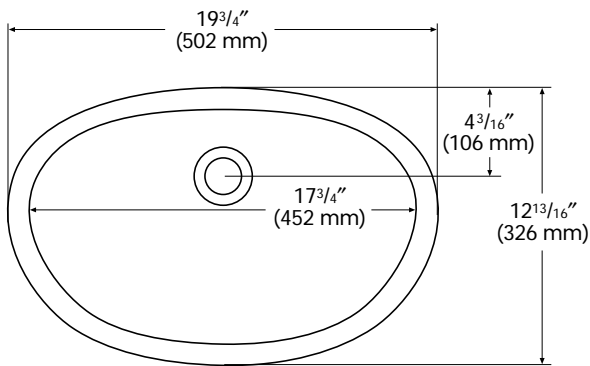

Lavatories

816

Add enduring elegance with this elongated oval bowl for narrow-depth vanities.

- ▶ Offers a seamless, easy-to-clean surface when coordinated with Corian® vanity tops
- ▶ Nonporous surface inhibits growth of mold and mildew
- ▶ Suitable for multibowl installations in both residential and commercial settings
- ▶ See *Color Options* page at the beginning of Lavatories section for available colors

TOP VIEW

SIDE CROSS-SECTION

INSIDE BOWL DIMENSIONS

	Bowl Size		
	Length	Width	Depth
816 (BEVEL MOUNT OR SEAMED UNDERMOUNT)			
inches	17 3/4	10 13/16	5 1/2
(mm)	(452)	(275)	(139)

For an explanation of installation options, see *Installation/Accessories*.

All drain holes in lavatories are nominally 1 3/4" in diameter and accept all standard drain hardware.

Metric conversions are approximate.