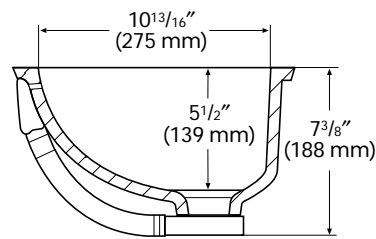

TOP VIEW

SIDE CROSS-SECTION

INSIDE BOWL DIMENSIONS

	Bowl Size		
	Length	Width	Depth
816 (BEVEL MOUNT OR SEAMED UNDERMOUNT)			
inches	17 3/4	10 13/16	5 1/2
(mm)	(452)	(275)	(139)

For an explanation of installation options, see *Installation/Accessories*.

All drain holes in lavatories are nominally 1 3/4" in diameter and accept all standard drain hardware.

Metric conversions are approximate.